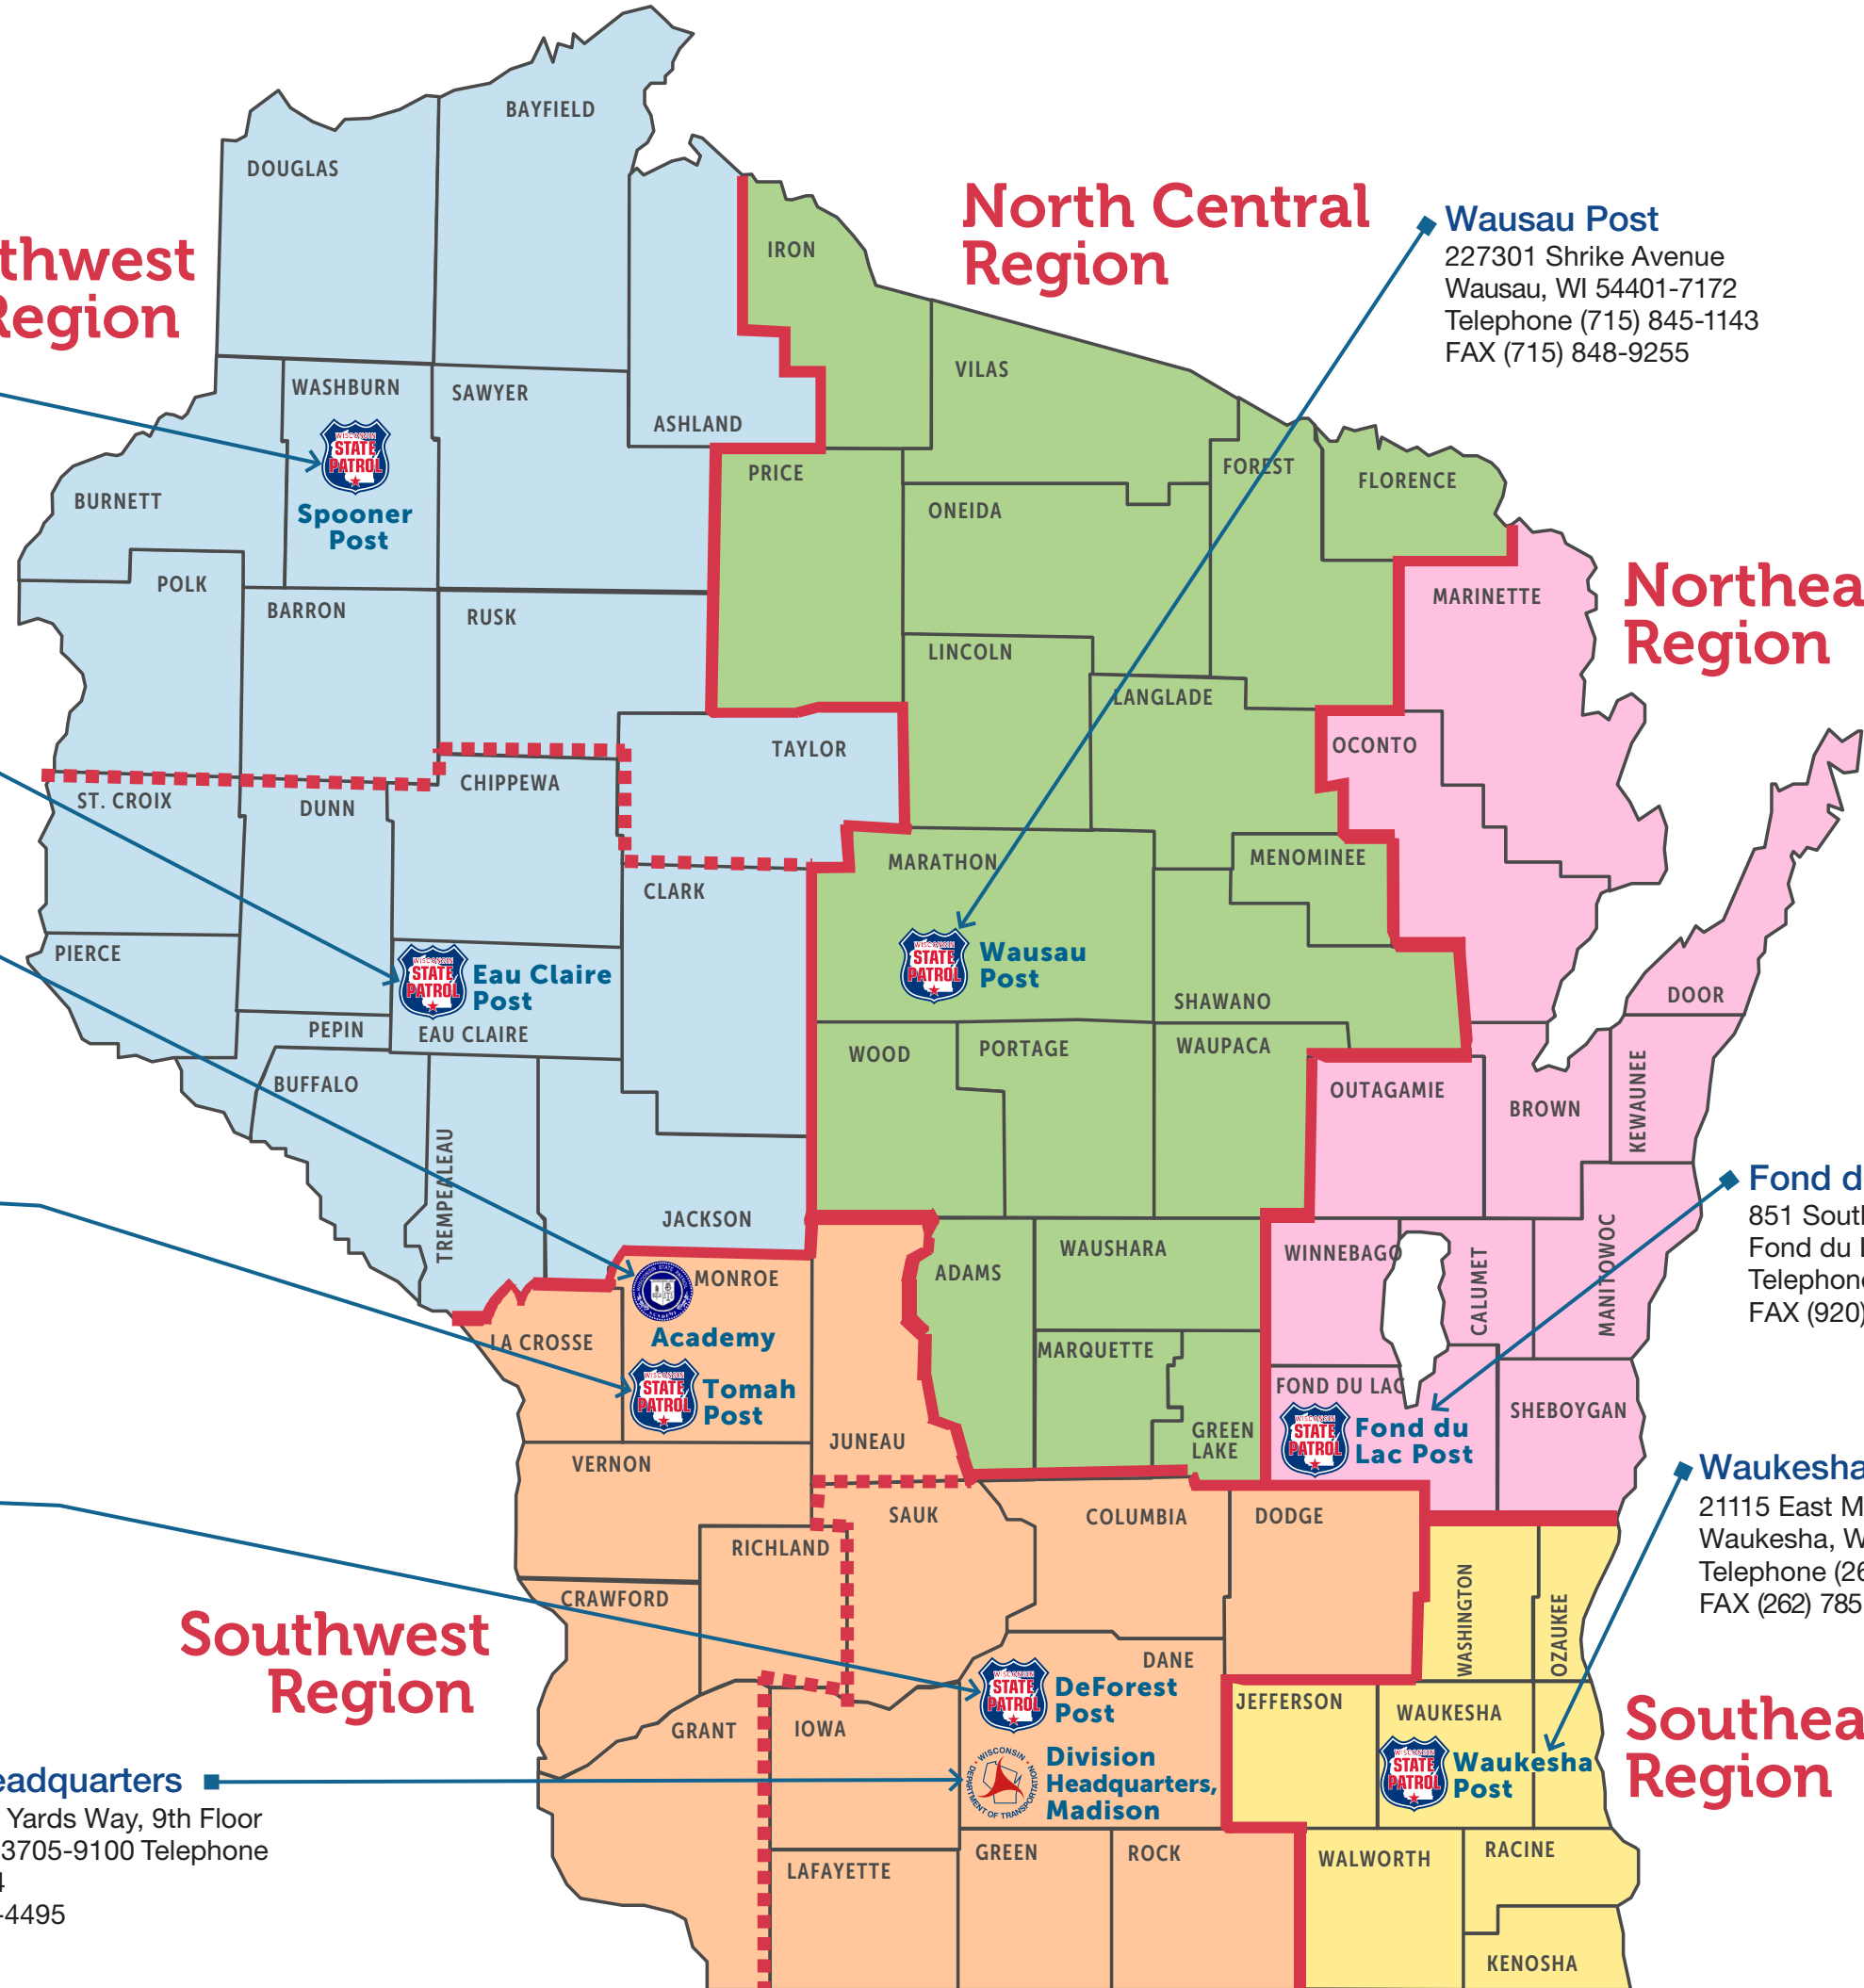

Region Map

Northwest Region

Spooner Post

W7102 Green Valley Road
Spooner, WI 54801-8651
Telephone (715) 635-2141
FAX (715) 635-6373

Eau Claire Post

U.S. Highway 53
Eau Claire, WI 54701-8846
Telephone (715) 839-3800
FAX (715) 839-3841

Fond du Lac Post

Waukesha Post

21115 East Moreland Blvd.
Waukesha, WI 53786-2985
Telephone (262) 785-4700
FAX (262) 785-4722

Southeast Region

DeForest Post

Division Headquarters, Madison

Waukesha Post

Southwest Region